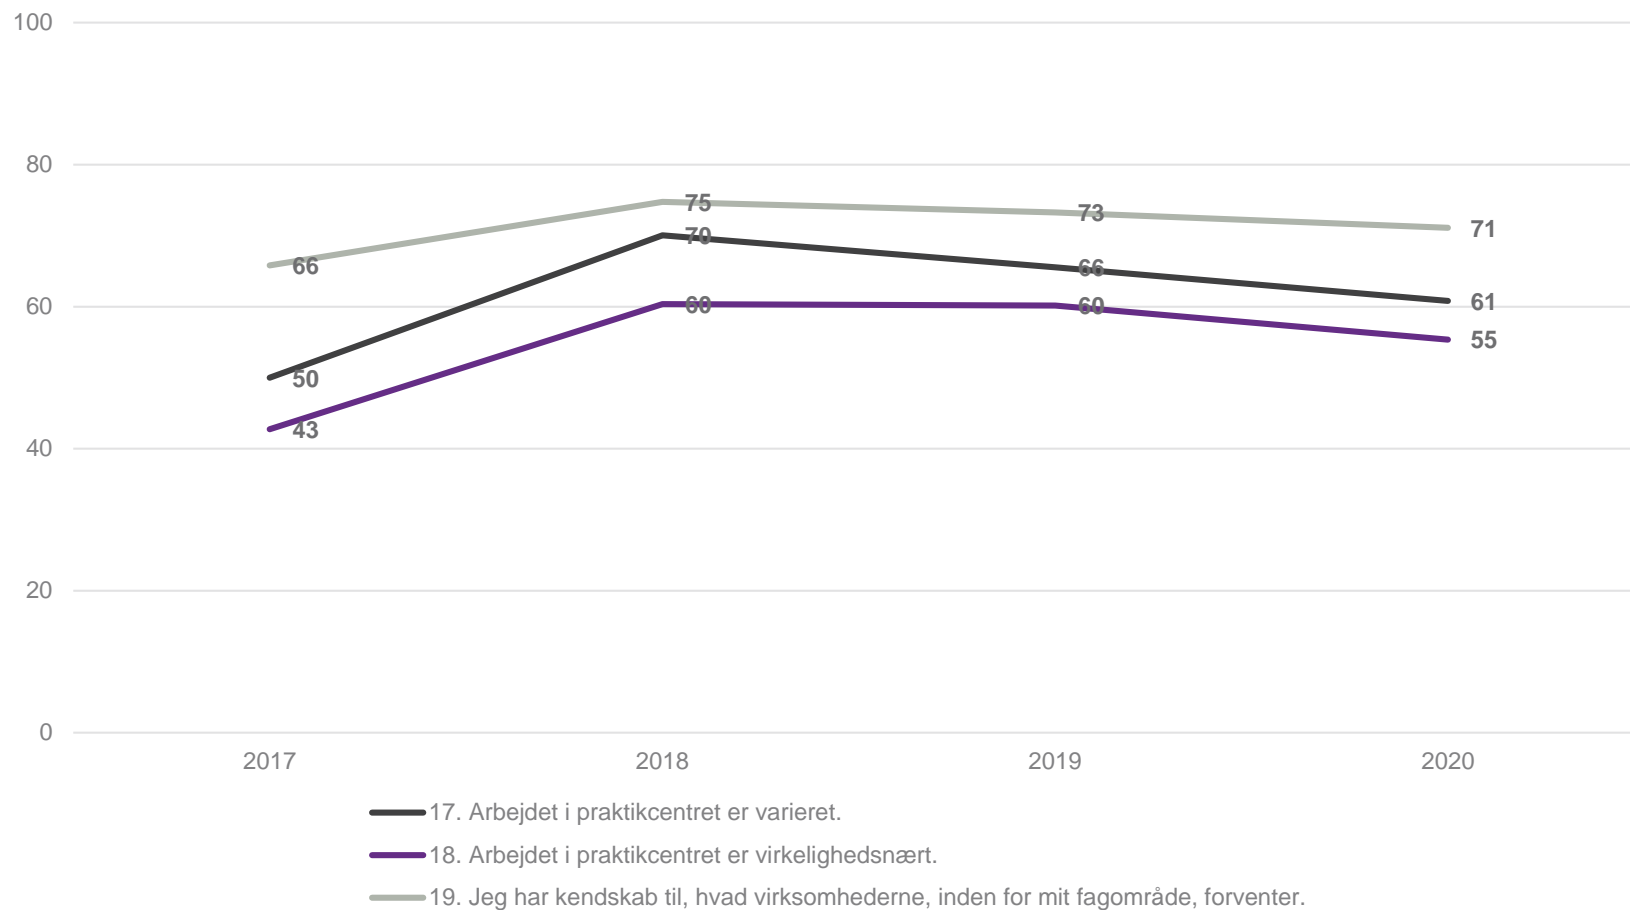

Arbejdsdagen i praktikcenteret