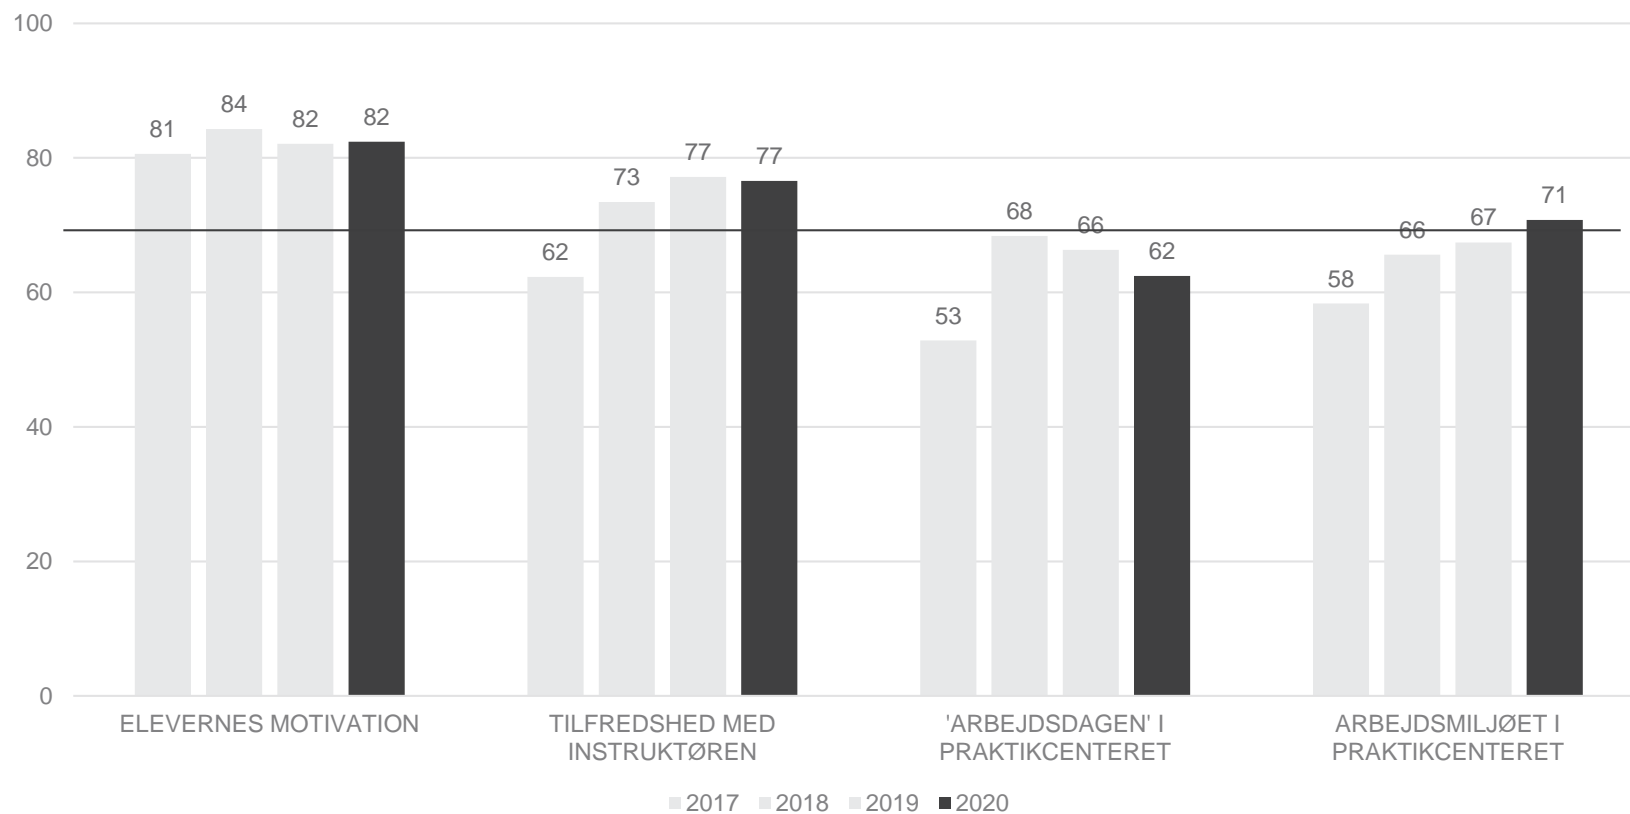

ÅRETS RESULTAT – AARHUS TECH